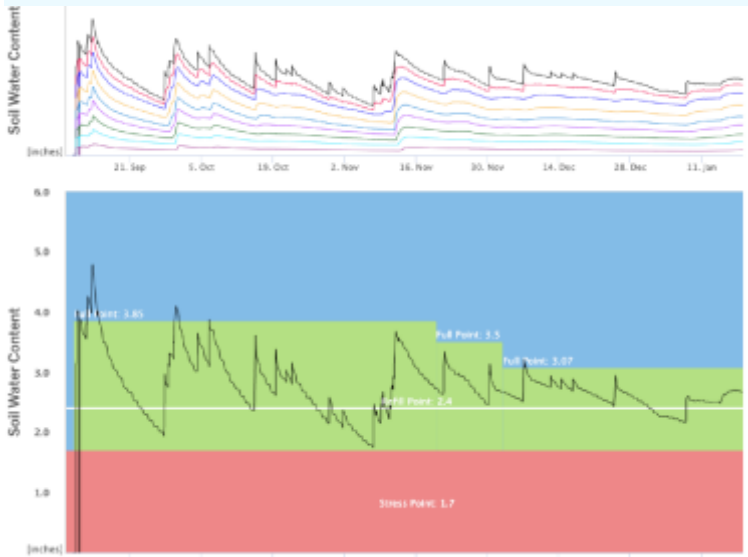

IRIS is a sensor agnostic irrigation decisions tool designed to help farmers **SAVE** and make **MONEY** with their irrigation programs.

The #1 Way to **SAVE** Money?

Eliminate Waste

The #1 Way to **MAKE** Money?

Optimize Every Input

A Highly Adoptable Irrigation Solution

- See every field at a glance
- Know what's going in the root zone
- Automatic root zone updates
- Available on mobile and web
- Simple scrolling features
- Hourly farm wide updates

<http://>

WWW.HIGHMARKSEED.COM

Complicated graphs contain important information required for analytics.

Irrigations Most Important Questions On One Dashboard

- How much is left?
- How deep are my roots?
- How much is being used?
- How much/when to refill?

R1 Bk10

12-07-2020 | 12:00 pm

	101% 4.11"		25"	-0.20"	<table border="1"> <tr> <td>12/07</td> <td>12/08</td> <td>12/09</td> </tr> <tr> <td>0.00"</td> <td>0.16"</td> <td>0.36"</td> </tr> </table>	12/07	12/08	12/09	0.00"	0.16"	0.36"
12/07	12/08	12/09									
0.00"	0.16"	0.36"									
Available Water	Root Depth	Avg Daily Water Use	Est. Irrigation to full point								