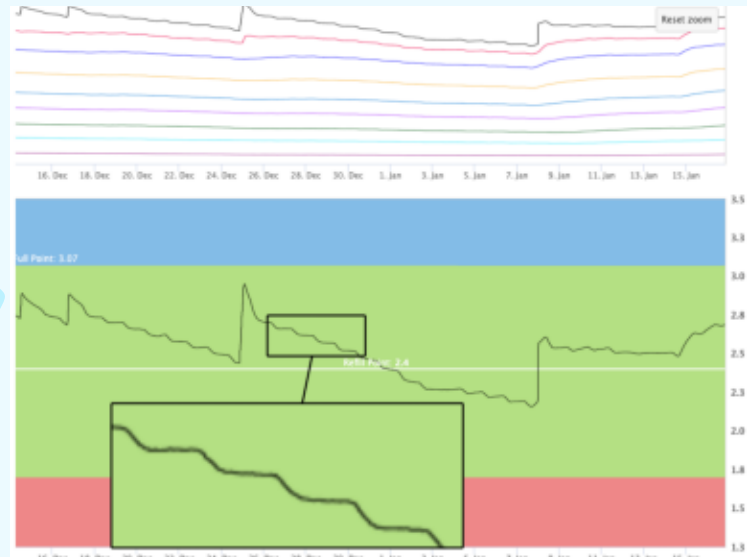

IRIS is a sensor agnostic irrigation decisions tool designed to help farmers **SAVE** and make **MONEY** with their irrigation programs.

The #1 Way to **SAVE** Money?

Eliminate Waste

The #1 Way to **MAKE** Money?

Optimize Every Input

A Highly Adoptable Irrigation Solution

- See every field at a glance
- Know what's going in the root zone
- Automatic root zone updates
- Available on mobile and web
- Simple scrolling features
- Hourly farm wide updates

<http://>

WWW.HIGHMARKSEED.COM

Complicated graphs contain important information required for analytics.

Irrigations Most Important Questions On One Dashboard

- How much is left?
- How deep are my roots?
- How much is being used?
- How much/when to refill?

R1 Bk10

12-07-2020 | 12:00 pm

	101% 4.11"		25"	-0.20"	<table border="1"> <tr> <td>12/07</td> <td>12/08</td> <td>12/09</td> </tr> <tr> <td>0.00"</td> <td>0.16"</td> <td>0.36"</td> </tr> </table>	12/07	12/08	12/09	0.00"	0.16"	0.36"
12/07	12/08	12/09									
0.00"	0.16"	0.36"									
Available Water	Root Depth	Avg Daily Water Use	Est. Irrigation to full point								